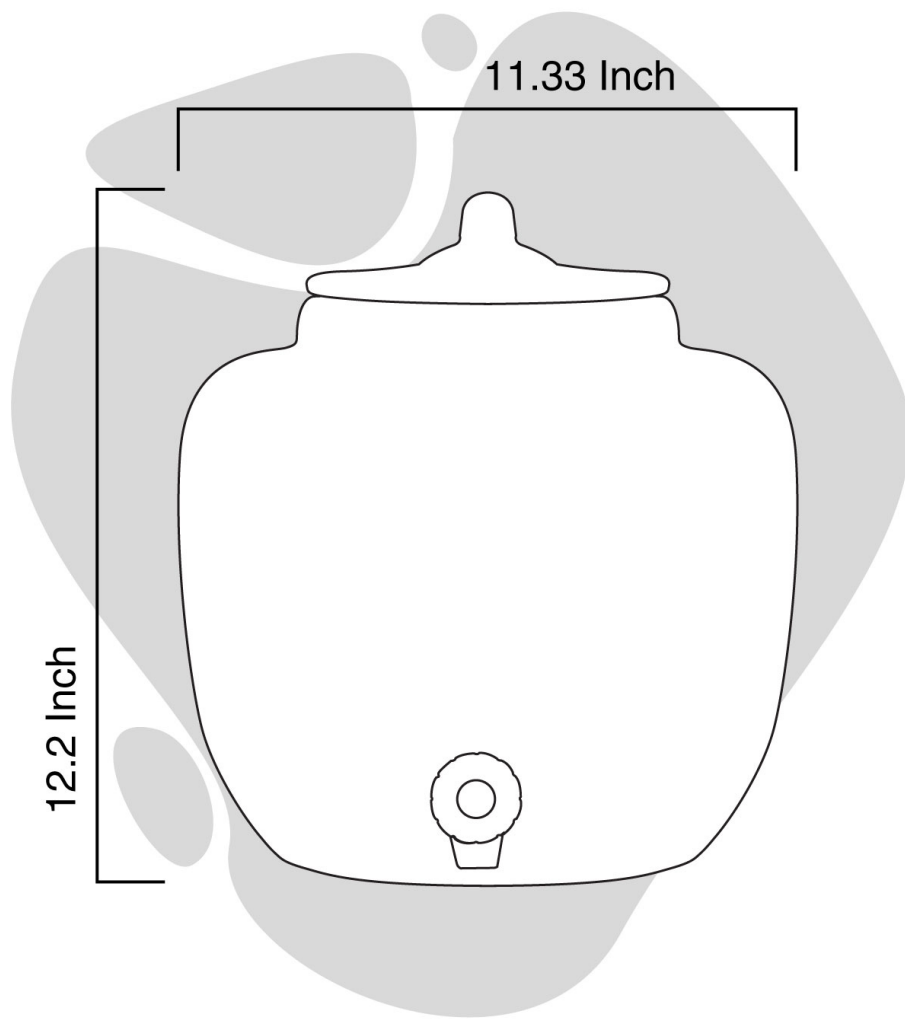

# PRODUCT DETAIL

Removeable Lid

Water  
Proof  
Color

Creative  
Dancing  
Doll  
Design

Good Quality Plastic Tap

11.33 Inch

12.2 Inch

## Product Details:

Width	12 inch
Length	12 inch
Height	13.5 inch
Color	white
Size	12 liter

## Technical Specifications

Material	Natural Clay
Style	WHITE WATER POT WITH PAINTING
Weight	7 K.G.
Frame Material	N/A
Type	Green Product
Packing	Thermocol pack